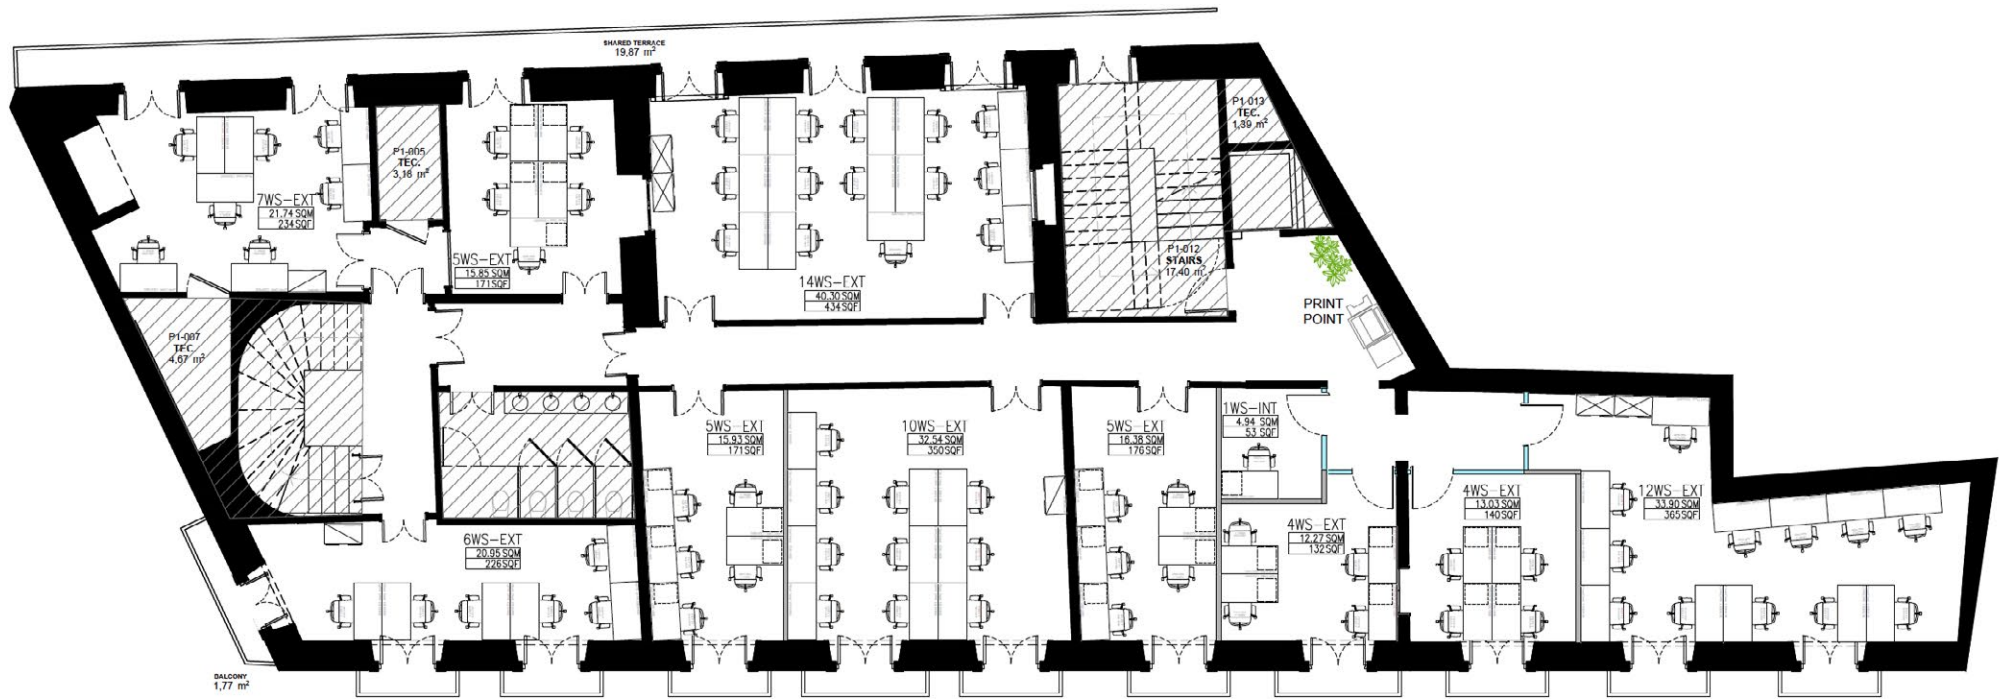

# GROUND LEVEL FLOOR PLAN

# 1<sup>ST</sup> LEVEL FLOOR PLAN

# 2<sup>ND</sup> LEVEL FLOOR PLAN

# 3<sup>RD</sup> LEVEL FLOOR PLAN

---

1,520 m<sup>2</sup>  
of surface area

•

820 m<sup>2</sup>  
of gardens

•

+950 m<sup>2</sup>  
of working areas

•