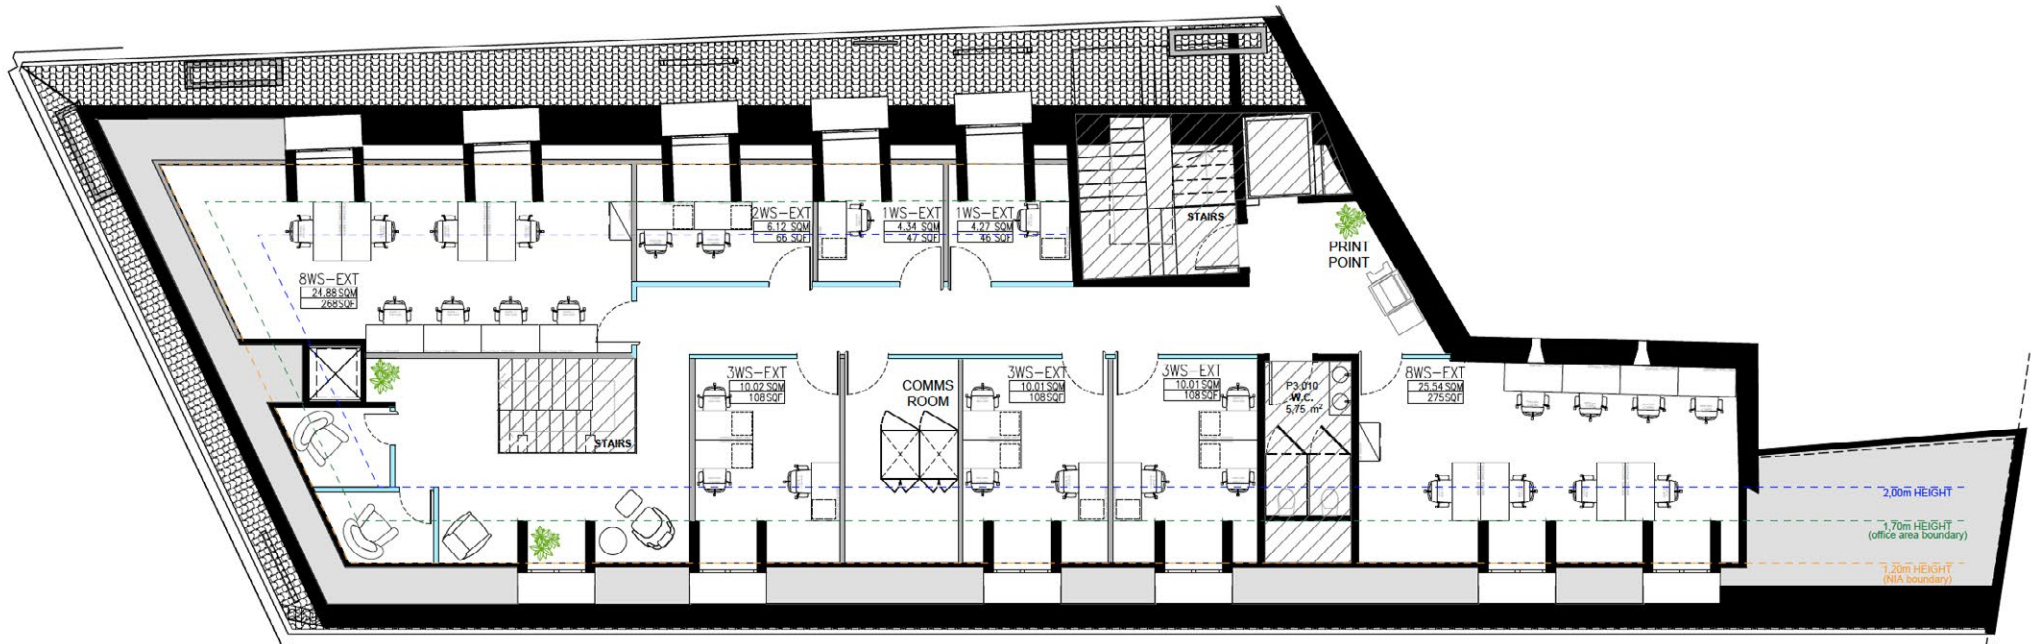

# GROUND LEVEL FLOOR PLAN

# 1<sup>ST</sup> LEVEL FLOOR PLAN

# 2<sup>ND</sup> LEVEL FLOOR PLAN

# 3<sup>RD</sup> LEVEL FLOOR PLAN

---

1,520 m<sup>2</sup>  
of surface area

•

820 m<sup>2</sup>  
of gardens

•

+950 m<sup>2</sup>  
of working areas

•