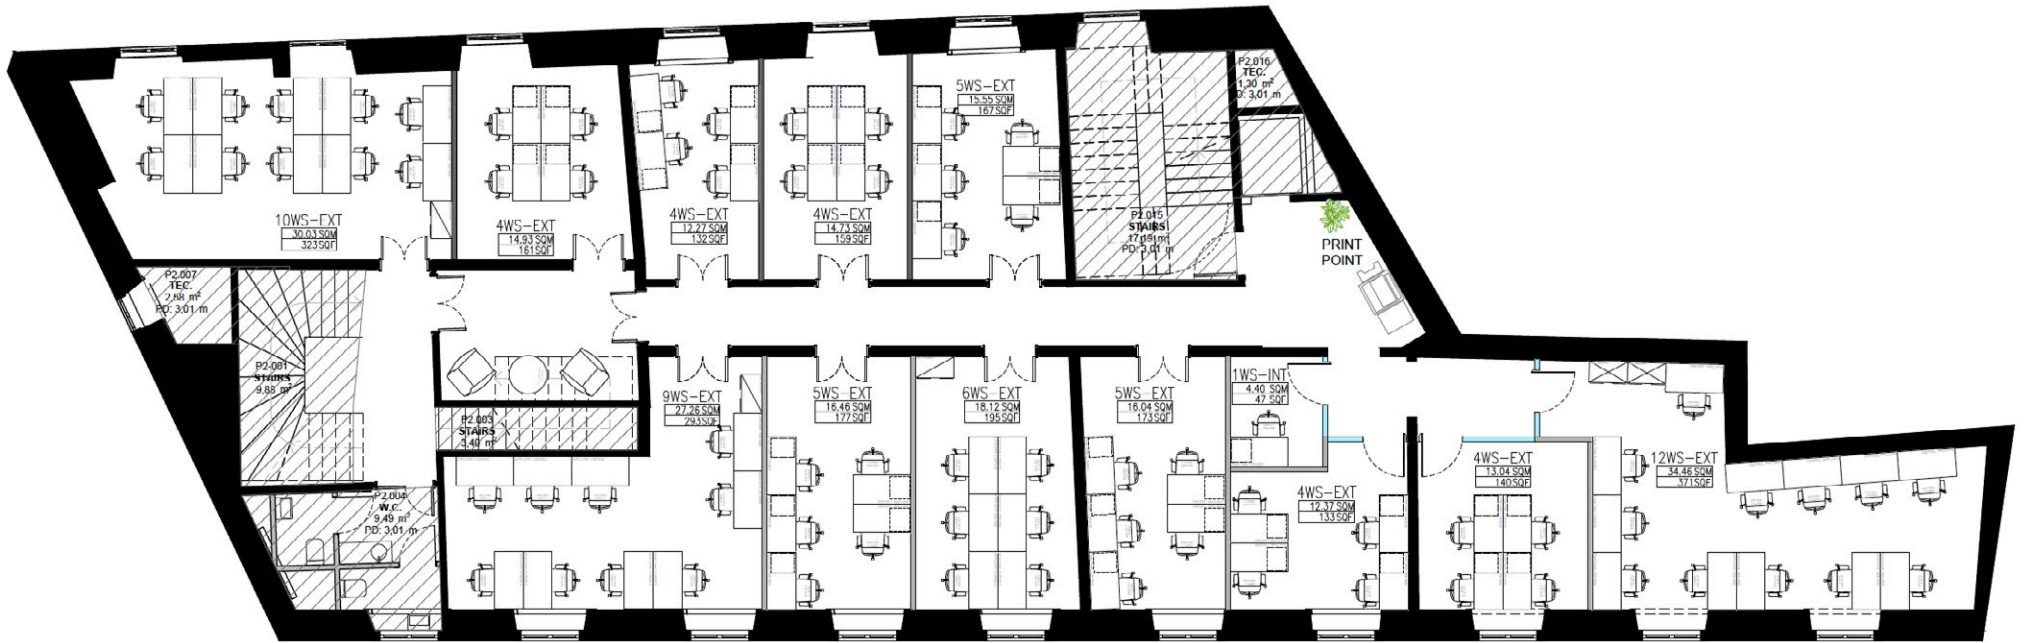

# GROUND LEVEL FLOOR PLAN

# 1<sup>ST</sup> LEVEL FLOOR PLAN

# 2<sup>ND</sup> LEVEL FLOOR PLAN

# 3<sup>RD</sup> LEVEL FLOOR PLAN

---

1,520 m<sup>2</sup>  
of surface area

•

820 m<sup>2</sup>  
of gardens

•

+950 m<sup>2</sup>  
of working areas

•